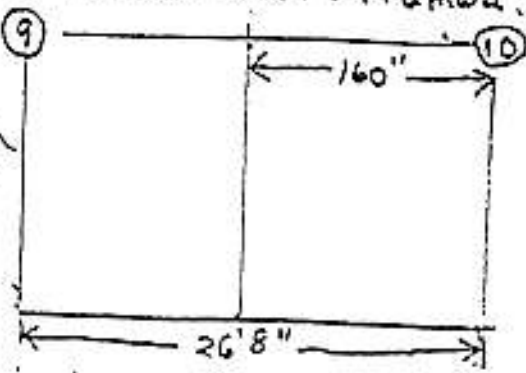

3002 N. Court Road, Ottumwa, Iowa

monument section.
reference by Donald F. Schnipke

Swiftd bases
Marks-Pancy

marker	
1	2
40'	40'

2' Resurrection
↑ First half
8' White-open
↓ Orange-sold

1-2	3-4	1-2	3-4	1-2	3-4	1-2	3-4	1-2	3-4	1-2	3-4	1-2	3-4	1-2	3-4	1-2	3-4		
Marks A		B		A		B		A		B		A		B		A		B	
Norris MOERS		Charles Toybery		Pancy POPEN		D		Anderson		Seigrist		Leon		Reynolds		Bone		Stocker	
6		7		8		9		10		11		12		13		14		15	
A		B		A		B		A		B		A		B		A		B	
D		McAnelly		C		D		Krentzender		Franklin		Franklin		D		C		D	
A		B		A		B		A		B		A		B		A		B	
Erwin		Ferguson		Ferguson		Richards		A		B		A		B		A		B	
5		4		3		2		1		1		2		3		4		5	
C		D		C		D		C		D		C		D		C		D	
Pierce		D		C		D		C		D		C		D		C		D	